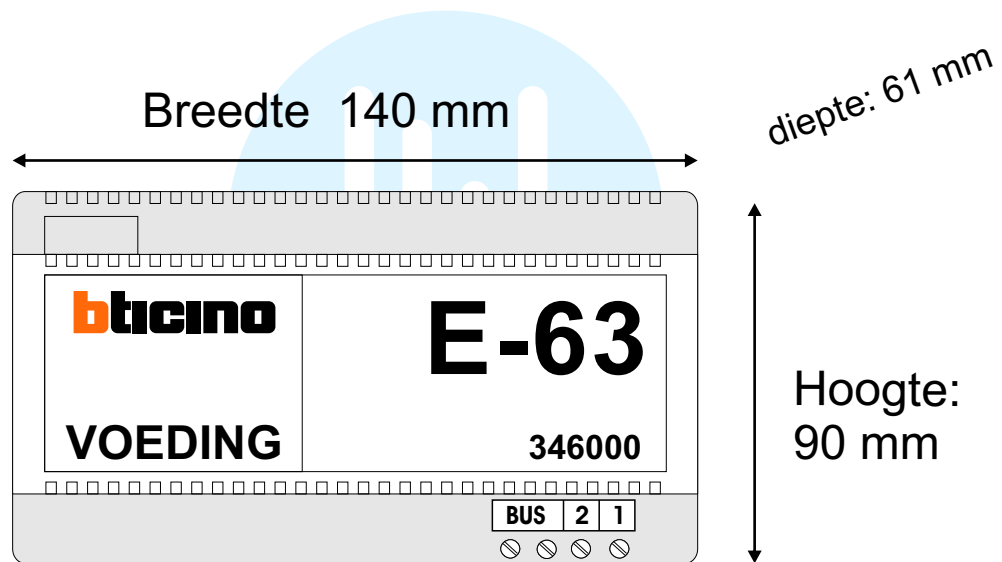

Systemvoeding BT346000

nelec
INTERCOM MADE EASY