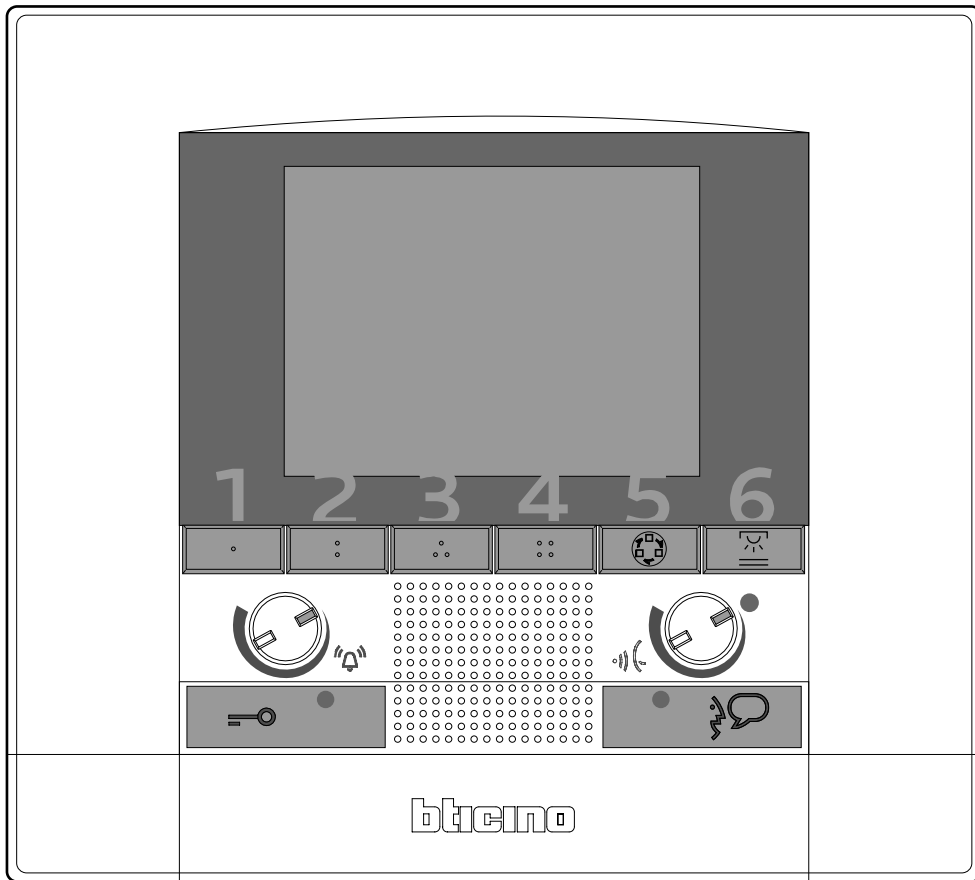

168 mm

30 mm

150 mm

nelec  
INTERCOM MADE EASY