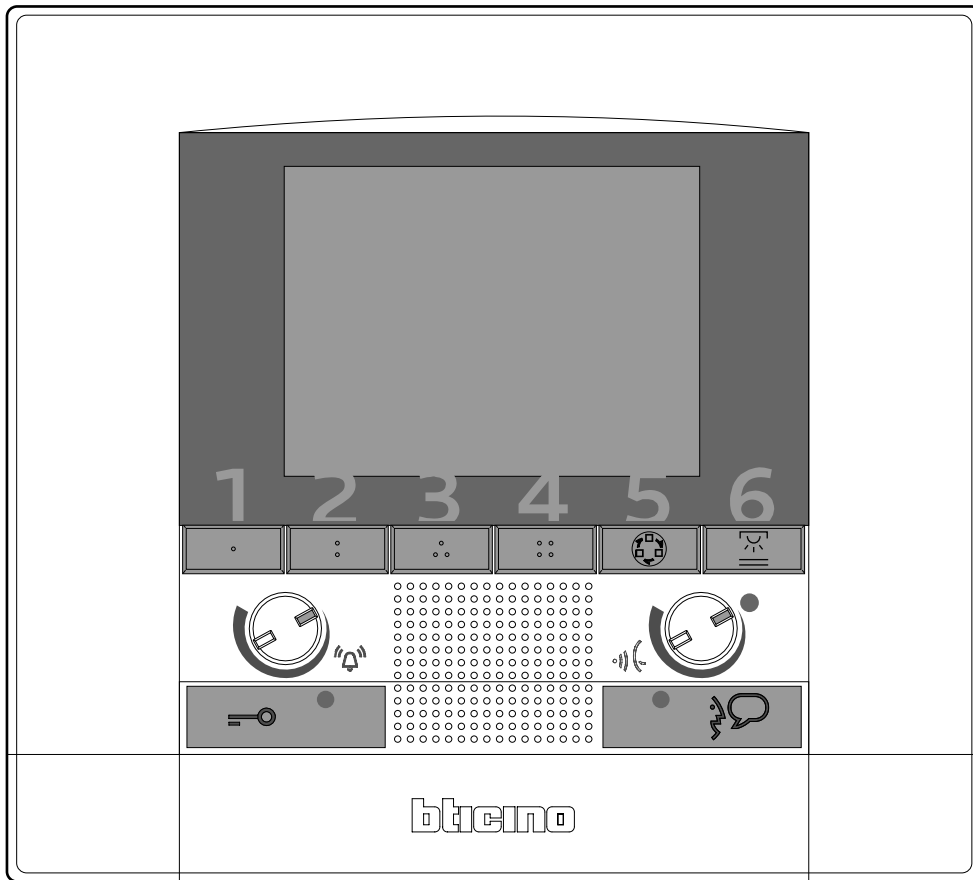

168 mm

30 mm

150 mm

UNDER CONSTRUCTION

INTERCOM MADE EASY